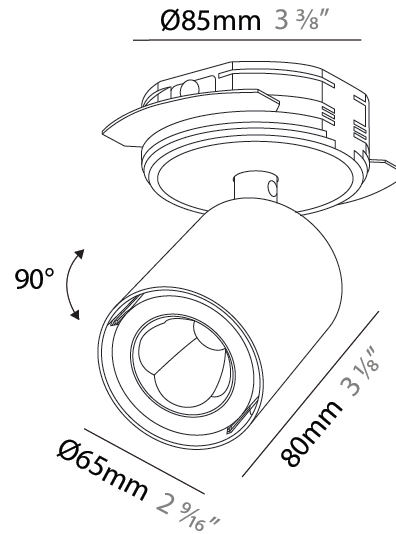

GENERAL

Series: Oiko Pro In
 Partner: Prolicht
 Division: Architectural
 Installation: Trimless
 Product Type: Spots
 Mounting Location: Ceiling
 Light Distribution: Adjustable

PHYSICAL

Aperture Sizes - Downlights: 2"
 Shape: Cylinder
 Diameter (mm): 65
 Diameter (in): 2 ⁹/₁₆
 Height (mm): 120
 Depth (mm): 50
 Height (in): 4 ³/₄
 Depth (in): 1 ¹⁵/₁₆

Fixture Finish: SSR / BKV / CWI / CRY / HAB / UFT / ITA / RUA / FTG / MYG / LOD / PUS / FRO / FUP / KIA / POP / BLS / SPG / MEY / GOH / CHC / COM / ABZ / JAG / OBR / MOS / ROR

Fixture Material: Aluminum
 Cut-out Measurements: 86mm / 3 3/8"

OPTICAL

Beam Angle: 62
 Adjustability: Rotational 350°; Tilt 90°

RATINGS AND CERTIFICATIONS

Certified By: CSA Certified to UL and CSA Standards
 IP rating: IP20

PROJECT
TYPE
SPECIFIER
QUANTITY
DATE

A3D356-

GENERAL

Series: Oiko Pro In
 Partner: Prolicht
 Division: Architectural
 Installation: Surface
 Product Type: Spots
 Mounting Location: Ceiling
 Light Distribution: Adjustable

PHYSICAL

Aperture Sizes - Downlights: 2"
 Shape: Cylinder
 Diameter (mm): 65
 Diameter (in): 2 ⁹/₁₆
 Height (mm): 120
 Depth (mm): 50
 Height (in): 4 ³/₄
 Depth (in): 1 ¹⁵/₁₆