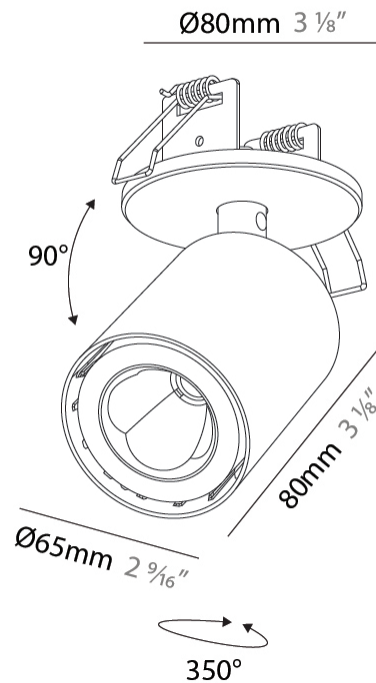

GENERAL

Series: Oiko Pro In
Partner: Prolicht
Division: Architectural
Installation: Surface
Product Type: Spots
Mounting Location: Ceiling
Light Distribution: Adjustable

PHYSICAL

Aperture Sizes - Downlights: 2"
Shape: Cylinder
Diameter (mm): 65
Diameter (in): 2 9/16
Height (mm): 120
Depth (mm): 50
Height (in): 4 3/4
Depth (in): 1 15/16

Fixture Finish: SSR / BKV / CWI / CRY / HAB / UFT / ITA / RUA / FTG / MYG / LOD / PUS / FRO / FUP / KIA / POP / BLS / SPG / MEY / GOH / CHC / COM / ABZ / JAG / OBR / MOS / ROR

Fixture Material: Aluminum
Cut-out Measurements: 68mm / 2 11/16"

OPTICAL

Beam Angle: 62
Adjustability: Rotational 350°; Tilt 90°

RATINGS AND CERTIFICATIONS

Certified By: CSA Certified to UL and CSA Standards
IP rating: IP20

A3D346-

PROJECT _____

TYPE _____

SPECIFIER _____

GENERAL

Series: Oiko Pro In
 Partner: Prolicht
 Division: Architectural
 Installation: Trimless
 Product Type: Spots
 Mounting Location: Ceiling
 Light Distribution: Adjustable

PHYSICAL

Aperture Sizes - Downlights: 2"
 Shape: Cylinder
 Diameter (mm): 65
 Diameter (in): 2 ⁹/₁₆
 Height (mm): 120
 Depth (mm): 50
 Height (in): 4 ³/₄
 Depth (in): 1 ¹⁵/₁₆